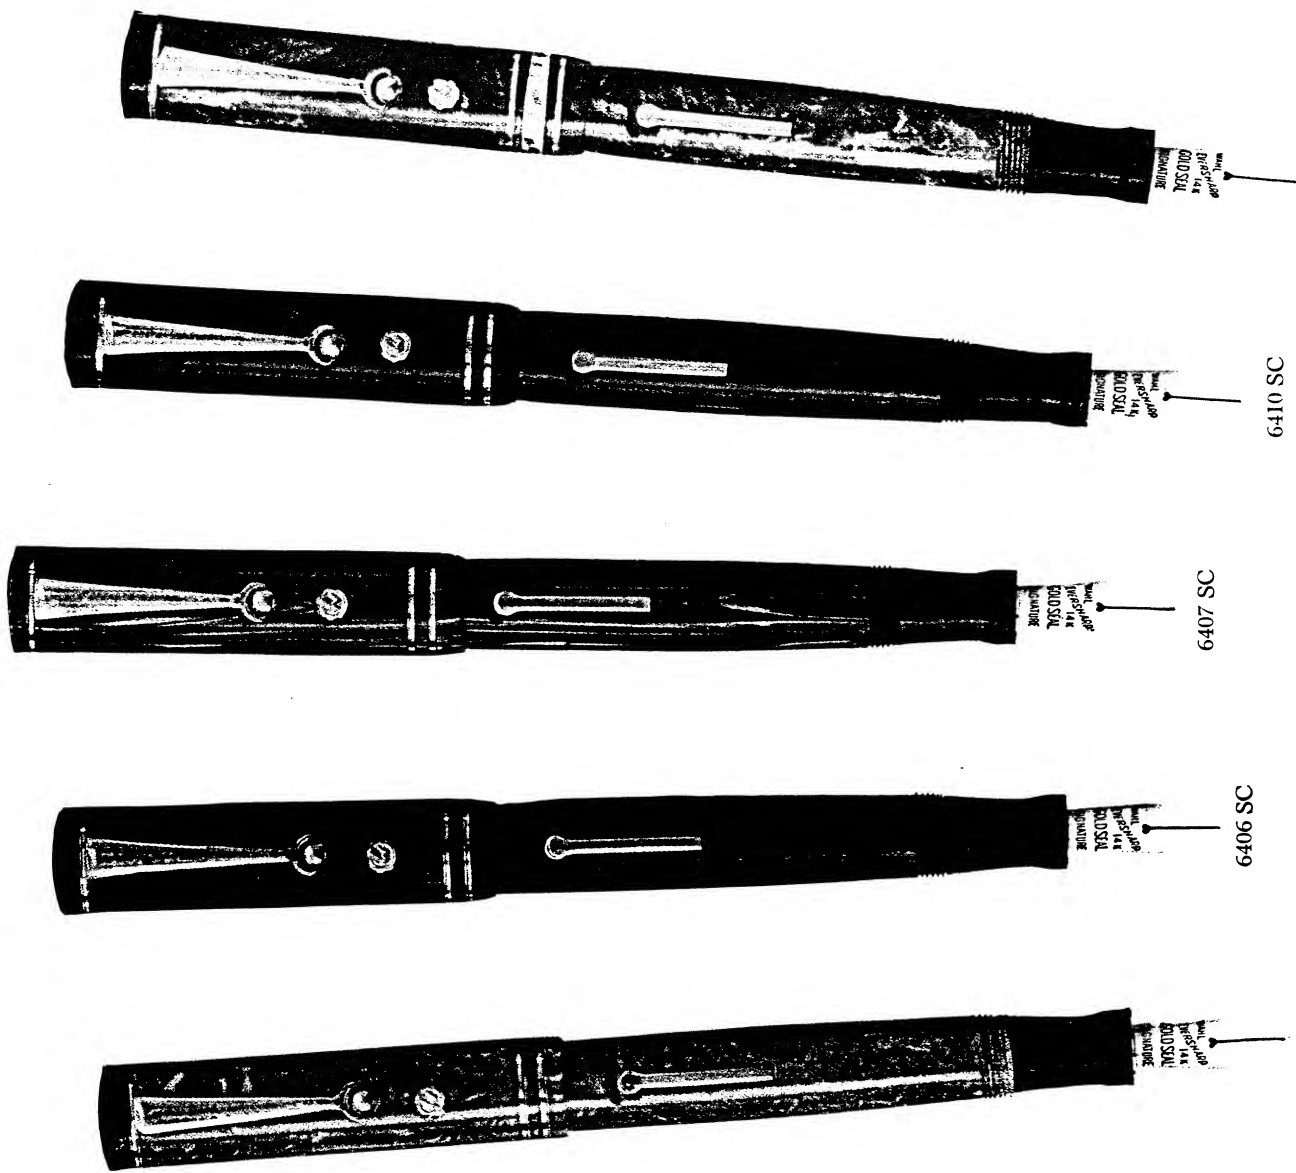

6405 SC

6410 SC

6407 SC

6406 SC

6413 SC